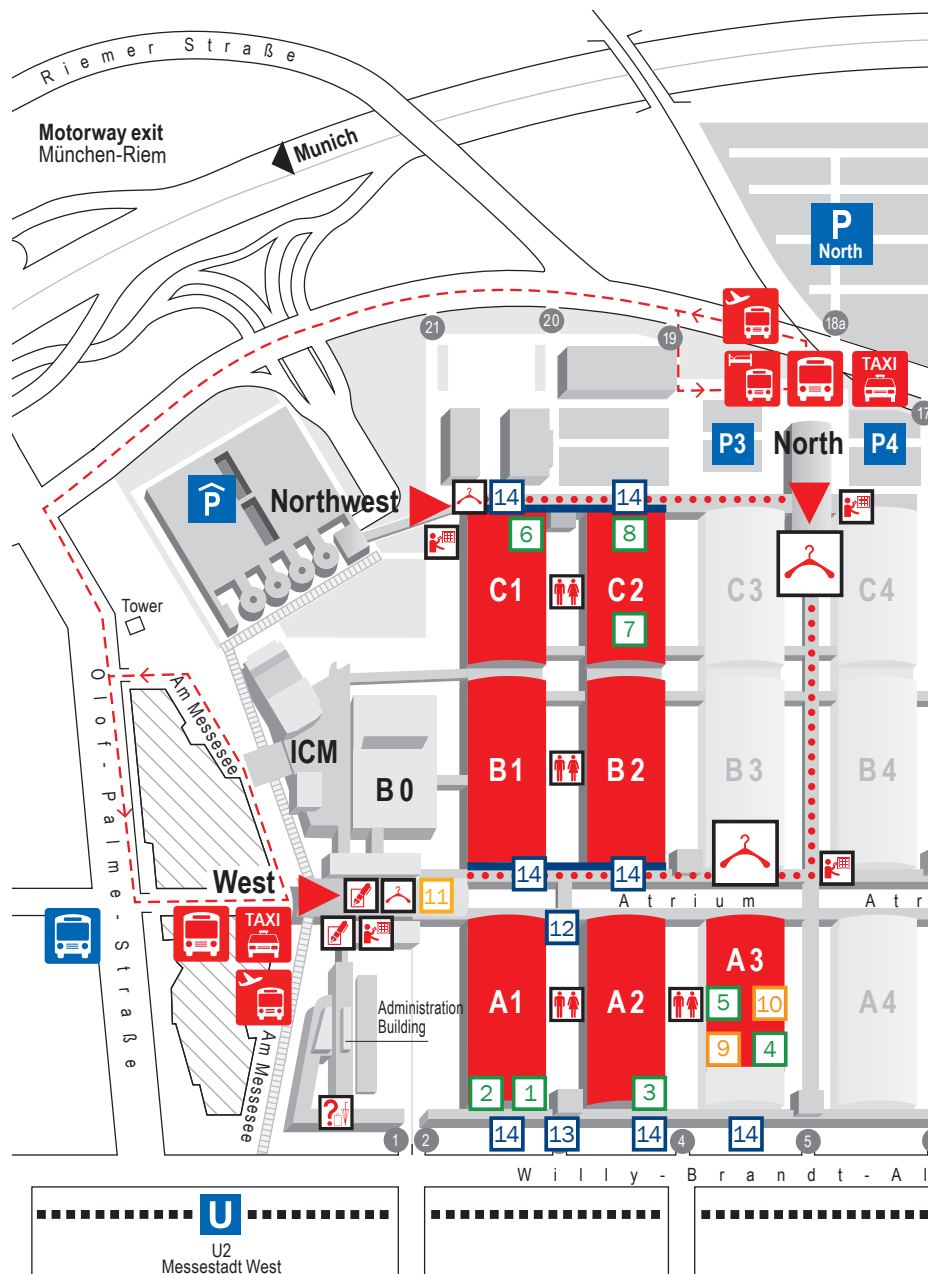

EXPO REAL 2019

www.exporeal.net

22nd International Trade Fair for Property and Investment

October 7-9, 2019 | Messe München

- Parking area
- Subway
- Public bus
- Taxi rank for general cabs without pre-ordering
- Airport shuttle
- Hotel shuttle
- Shuttle between the entrances
- Shuttle route
- Entrances
- ExpressWay
- Wardrobe
- Lost & found
- Press Center
- Trade press booth
- ATM/cash machine
- Restroom

Conference program

- 1 DISCUSSION & NETWORKING FORUM (Hall A1)**
- 2 INVESTMENT LOCATIONS FORUM (Hall A1)**
- 3 PLANNING & PARTNERSHIPS FORUM (Hall A2)**
- 4 REAL ESTATE INNOVATION FORUM (Hall A3)**
- 5 NOVA³ FORUM (Hall A3)**
- 6 INTELLIGENT URBANIZATION FORUM (Hall C1)**
- 7 EXPO REAL FORUM (Hall C2)**
- 8 GRAND PLAZA (Hall C2)**
- 9 TECH ALLEY (Hall A3)**
- 10 NOVA³ Gastro (Hall A3)**
- 11 CareerDay, October 9 only (Entrance West)**

Meeting opportunities

- 12 Meeting Center (1st floor)**
- 13 Meeting Lounge (1st floor)**
- 14 Conference rooms**

Jetzt Ihr Taxi vorbestellen
Pre-order your taxi now

freenow

taxi.eu

taxi-deutschland